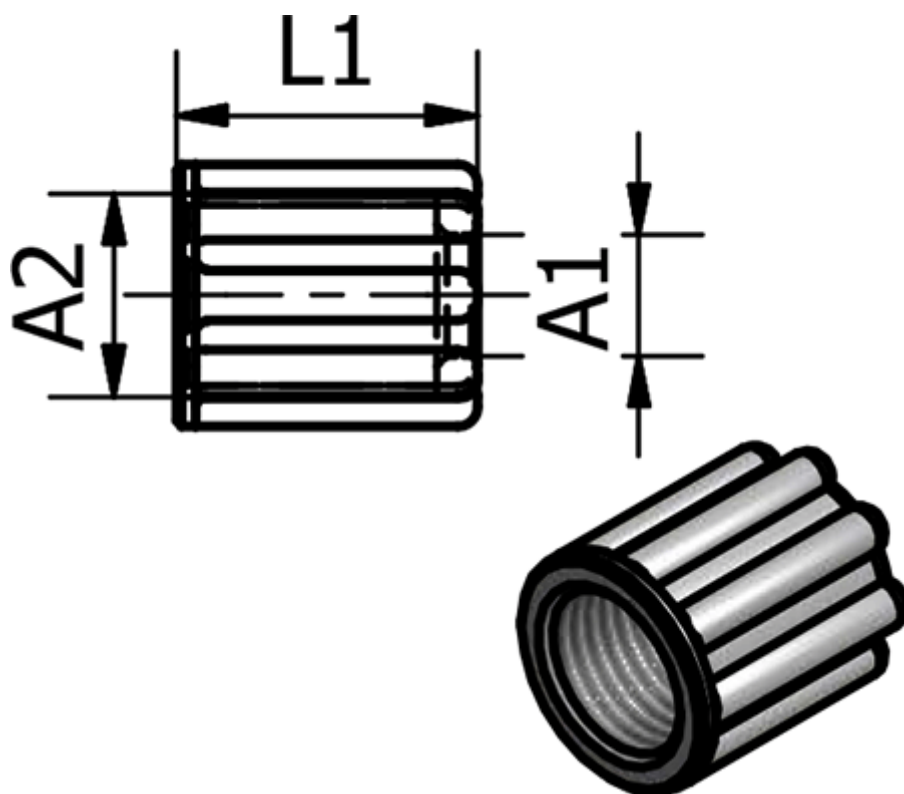

Article number: 58616004

Description: Push-on 160.01, Ø12/9 - M18x1,5  
Nut

## Measures

---

Ext. Hose Diameter A1 = 12/9

L1 = 20

Thread A2 = M18x1,5